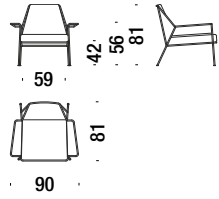

Colors Coffee Table Colori Coffee Table

Colors Side Table Colori Side Table

Work is Over Lounge Chair

Work is Over Lounge Chair DL4L30

2,2mt. 4,2m² 0,6m³ 29Kg

Work is Over Side Table

Work is Over Side Table DL4L40

0,1m³ 8Kg

Work is Over Coffee Table

Work is Over Coffee Table DL4L41

0,3m³ 12Kg